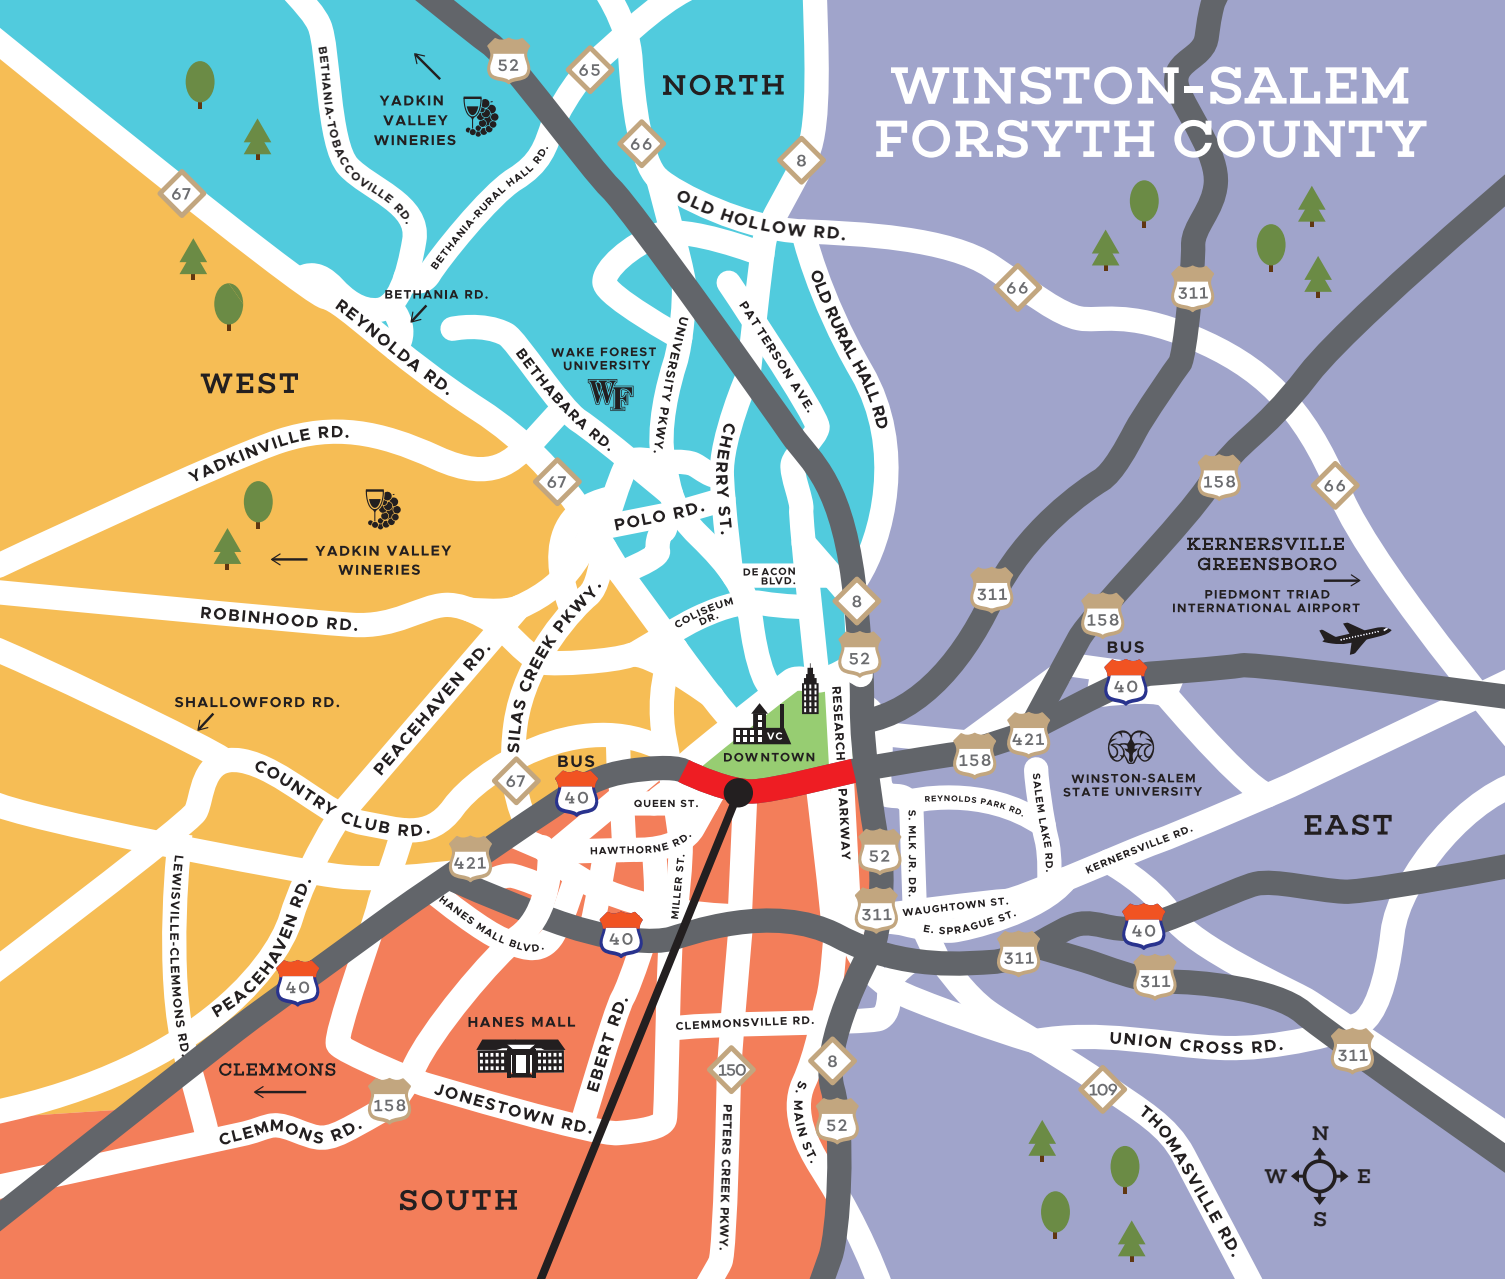

WINSTON-SALEM FORSYTH COUNTY

BUSINESS 40 SALEM PARKWAY CLOSURE

See the complete plan of improvements and updates here: www.visitwinstonsalem.com/business40nc and www.business40nc.com. Business 40 is partnering with Waze to help motorists find the best transportation routes through the Business 40/Salem Parkway improvement. www.waze.com.

SEGMENT B
Fall 2019 to Summer 2020

SEGMENT C
Fall 2018 to Summer 2019